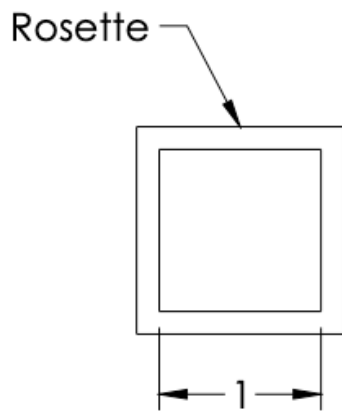

neelnox

LET
THERE
BE **DESIGN.**

FEATURES

- Premium 304 Grade Stainless Steel
- Solid Mount Construction
- Concealed Installation Hardware
- Solid End Cap provided for side opposite to the door for a seamless look

No Rosette	Medium Rosette
GRN-KNSA-NR	GRN-KNSA-MR

FRONT

SIDE

TOP

No Rosette

Medium Rosette

Installation Notes: Center to center hole drilling dimension are same as mentioned in column. Diameter of glass hole for installation is 1/2".