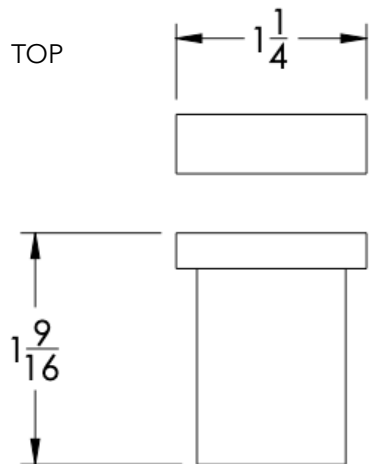

No Rosette	Medium Rosette
GRN-KNSA-NR	GRN-KNSA-MR

FRONT

SIDE

TOP

No Rosette

Medium Rosette

Installation Notes: Center to center hole drilling dimension are same as mentioned in column. Diameter of glass hole for installation is 1/2".

Standard hardware supplied can accommodate glass thicknesses 1/4" to 1/2". Please contact us for custom hardware in case glass thickness exceeds 1/2".

Dimensions in inches

NOTE: Dimensions subject to change without notice.