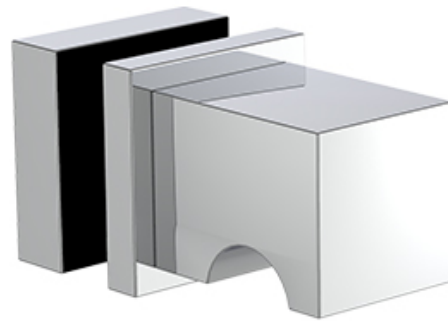

neelnox

LET
THERE
BE **DESIGN.**

FEATURES

- Premium 304 Grade Stainless Steel
- Solid Mount Construction
- Concealed Installation Hardware
- Solid End Cap provided for side opposite to the door for a seamless look

Single Knob shown
with a Medium Rosette

No Rosette

Medium Rosette

COLLECTION GRANDE

SINGLE KNOB

Model	Product	Finishes Available
GRN-KNSA <u>XX-XX</u>	Single Knob	Multiple finishes available. Over 23 finishes to choose from.

No Rosette	Medium Rosette
GRN-KNSA-NR	GRN-KNSA-MR

FRONT

SIDE

TOP

No Rosette

Medium Rosette

Installation Notes: Center to center hole drilling dimension are same as mentioned in column. Diameter of glass hole for installation is 1/2".