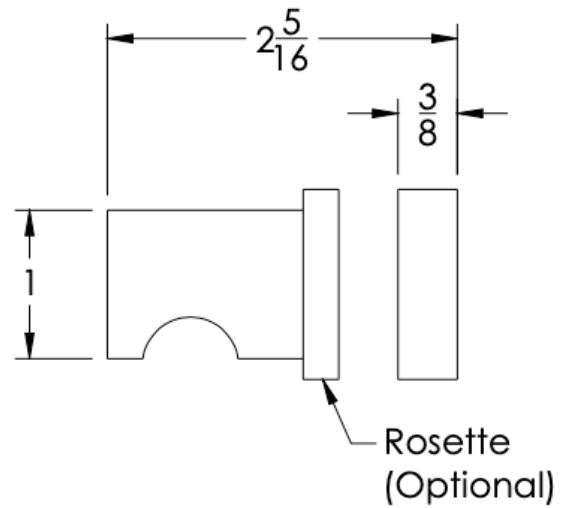

neelnox

LET
THERE
BE **DESIGN.**

FEATURES

- Premium 304 Grade Stainless Steel
- Solid Mount Construction
- Concealed Installation Hardware
- Solid End Cap provided for side opposite to the door for a seamless look

Single Knob shown
with a Medium Rosette

No Rosette

Medium Rosette

COLLECTION GRANDE

SINGLE KNOB

Model	Product	Finishes Available
GRN-KNSA <u>XX-XX</u>	Single Knob	Multiple finishes available. Over 23 finishes to choose from.

No Rosette	Medium Rosette
GRN-KNSA-NR	GRN-KNSA-MR

FRONT

SIDE

TOP

No Rosette

Medium Rosette

Installation Notes: Center to center hole drilling dimension are same as mentioned in column. Diameter of glass hole for installation is 1/2".

Standard hardware supplied can accommodate glass thicknesses 1/4" to 1/2". Please contact us for custom hardware in case glass thickness exceeds 1/2".

Dimensions in inches

NOTE: Dimensions subject to change without notice.